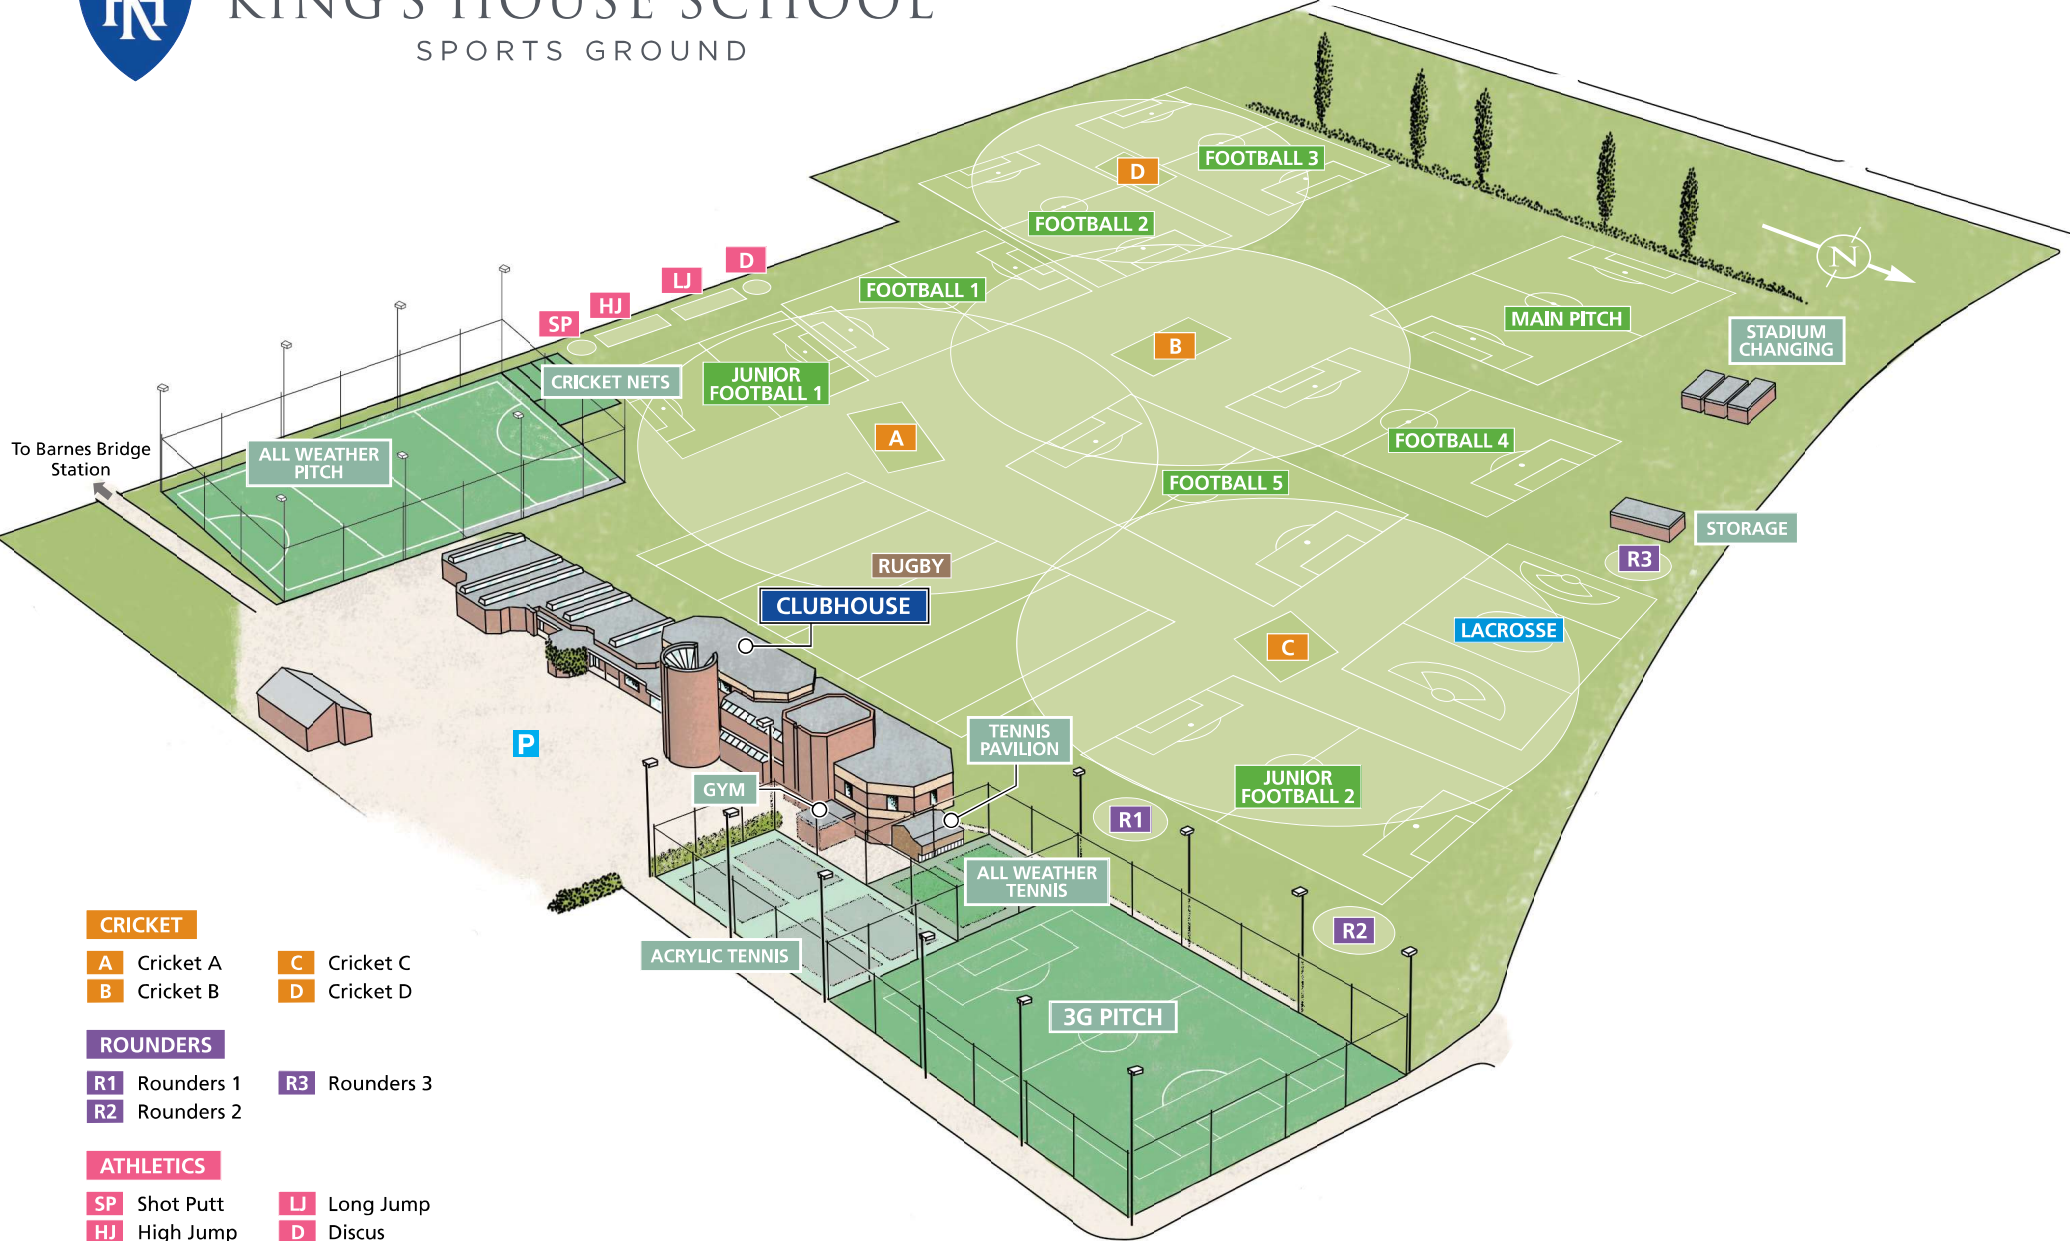

KING'S HOUSE SCHOOL

SPORTS GROUND

- CRICKET**
 - A Cricket A
 - B Cricket B
 - C Cricket C
 - D Cricket D
- ROUNDERS**
 - R1 Rounders 1
 - R2 Rounders 2
 - R3 Rounders 3
- ATHLETICS**
 - SP Shot Putt
 - HJ High Jump
 - LJ Long Jump
 - D Discus